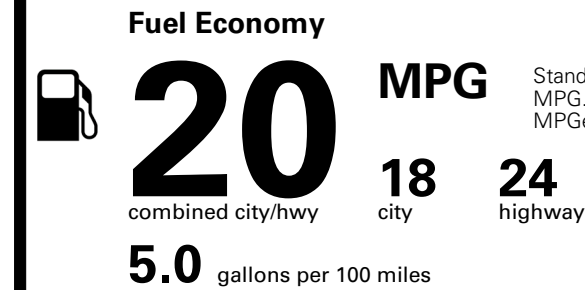

Inland Freight & Handling : \$1,600.00
Total Price : \$50,450.00

Proudly Supporting Hyundai Hope On Wheels and the Fight Against Pediatric Cancer Since 1998.

EPA DOT Fuel Economy and Environment

Gasoline Vehicle

Standard SUVs range from 12 to 115 MPG. The best vehicle rates 146 MPGe.

You spend \$4,000
 more in fuel costs over 5 years compared to the average new vehicle.

Annual fuel cost **\$2,500**

Fuel Economy & Greenhouse Gas Rating (tailpipe only)