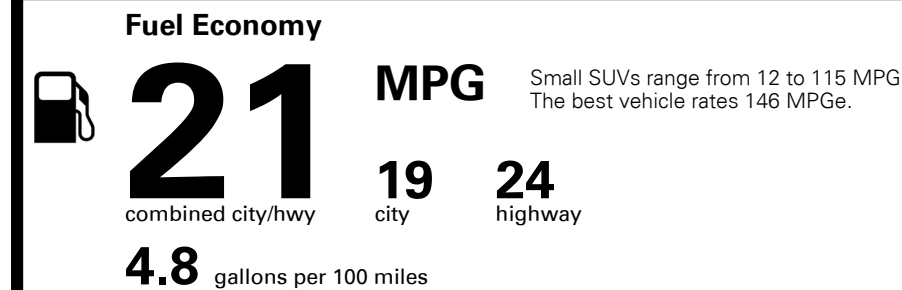

Inland Freight & Handling : \$1,495.00
Total Price : \$57,435.00

Hyundai's flagship, premium three-row SUV
 - in a new shade of luxury

EPA DOT Fuel Economy and Environment

Gasoline Vehicle

You spend \$3,000 more in fuel costs over 5 years compared to the average new vehicle.