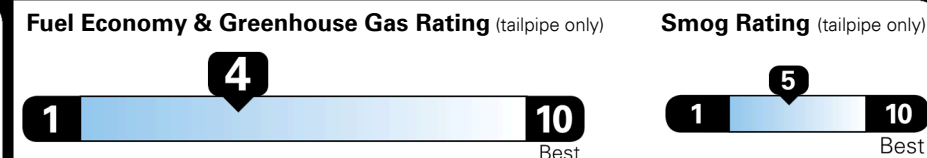

This vehicle emits 420 grams CO₂ per mile. The best emits 0 grams per mile (tailpipe only). Producing and distributing fuel also create emissions; learn more at fueleconomy.gov.

Actual results will vary for many reasons, including driving conditions and how you drive and maintain your vehicle. The average new vehicle gets 28 MPG and costs $9,500 to fuel over 5 years. Cost estimates are based on 15,000 miles per year at $ 3.50 per gallon. MPGe is miles per gasoline gallon equivalent. Vehicle emissions are a significant cause of climate change and smog.

fueleconomy.gov

Calculate personalized estimates and compare vehicles

Manufacturer's suggested retail price includes manufacturer's recommended pre-delivery service. Gasoline license and title fees state and local taxes and dealer installed options and accessories are not included in the manufacturer's suggested retail price. This label has been affixed to this vehicle by Hyundai Motor America, pursuant to the requirements of 15 U.S.C. 1231 et seq. which prohibits its removal or alteration prior to delivery to the ultimate purchaser.

PARTS CONTENT INFORMATION FOR VEHICLE IN THIS CARLINE:
U.S./CANADIAN PARTS CONTENT: 2 %
MAJOR SOURCES OF FOREIGN PARTS CONTENT: KOREA: 90 %

Note: Parts content does not include final assembly, distribution, or other non-parts costs.
FOR THIS VEHICLE:
FINAL ASSEMBLY POINT: ULSAN, KOREA
COUNTRY OF ORIGIN:
ENGINE: KOREA
TRANSMISSION: KOREA

169 A 1795QNOCC

VIN: KM8R7DGE8SU955857