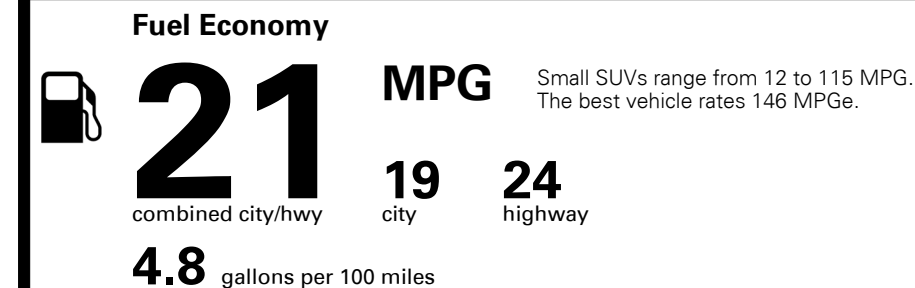

Inland Freight & Handling : \$1,495.00
Total Price : \$56,935.00

Hyundai's flagship, premium three-row SUV
- in a new shade of luxury

EPA DOT Fuel Economy and Environment

Gasoline Vehicle

You spend \$3,000 more in fuel costs over 5 years compared to the average new vehicle.