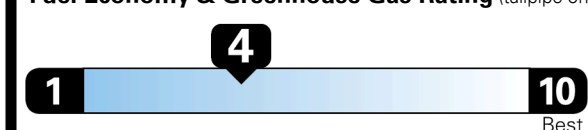

Fuel Economy & Greenhouse Gas Rating (tailpipe only)